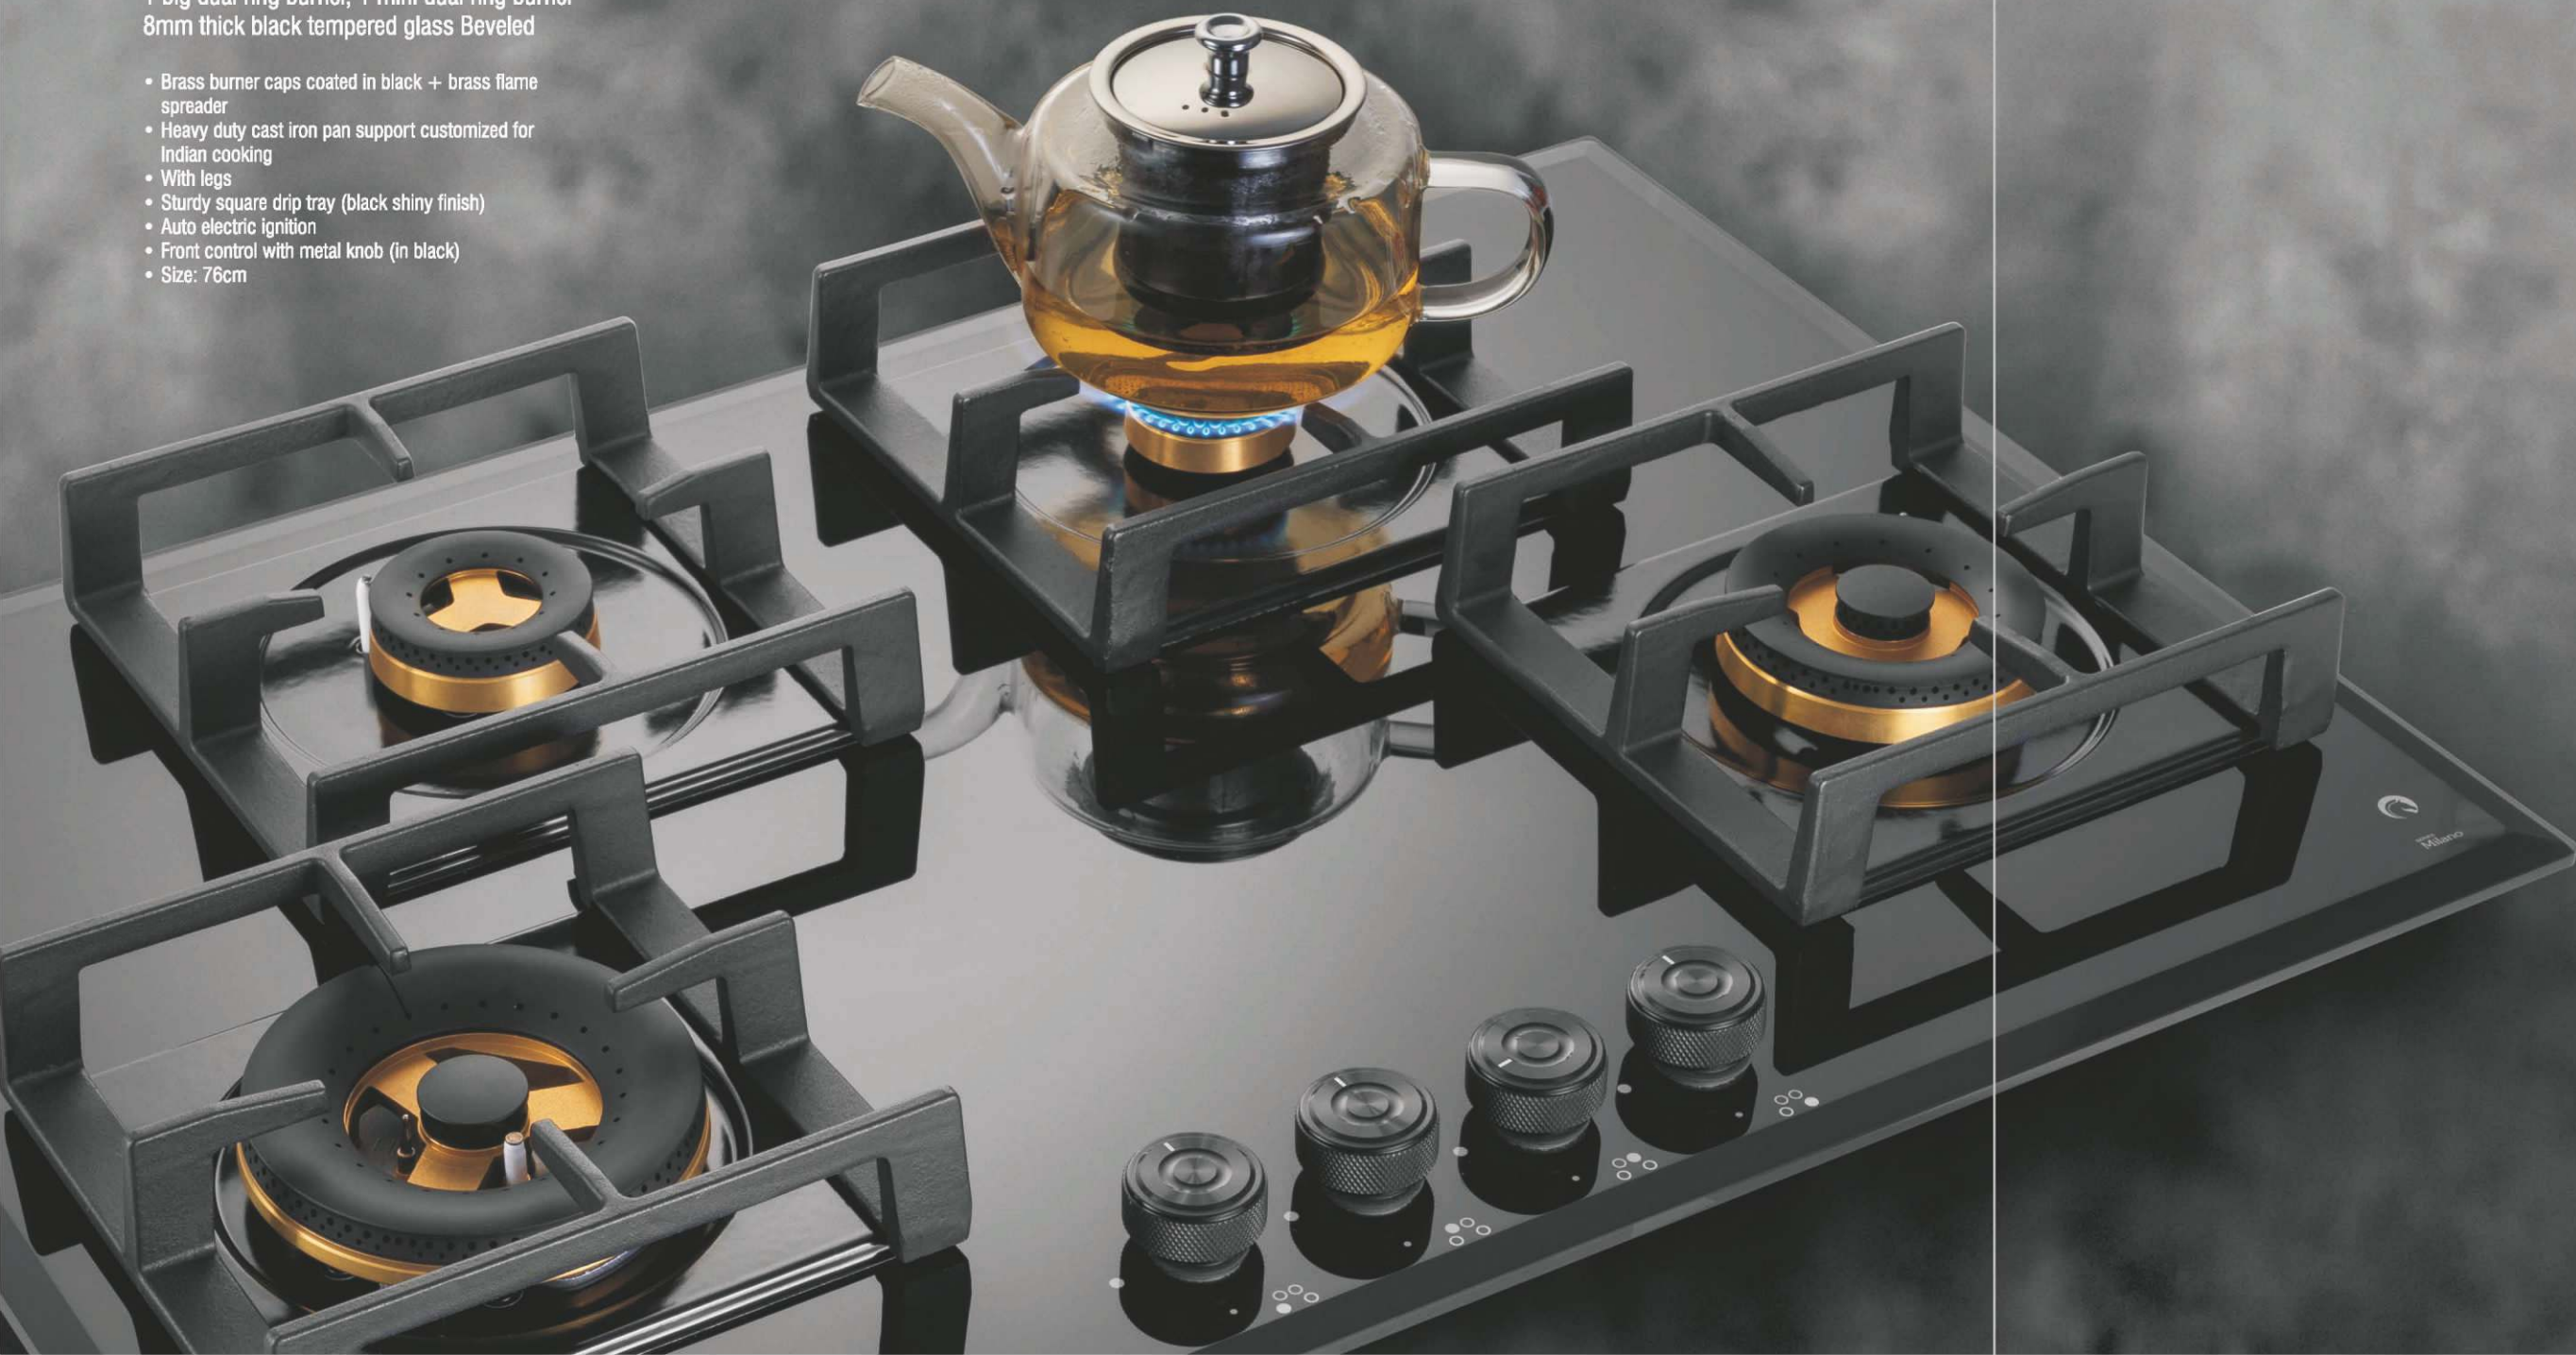

- Brass burner caps coated in black + brass flame spreader
- Heavy duty cast iron pan support customized for Indian cooking
- With legs
- Sturdy square drip tray (black shiny finish)
- Auto electric ignition
- Front control with metal knob (in black)
- Size: 76cm

- Brass burner caps coated in black + brass flame spreader
- Heavy duty cast iron pan support customized for Indian cooking
- With legs
- Sturdy square drip tray (black shiny finish)
- Auto electric ignition
- Front control with metal knob (in black)
- Size 60 cm

- Brass burner caps coated in black + brass flame spreader
- Heavy duty cast iron pan support customized for Indian cooking
- With legs
- Sturdy square drip tray (black shiny finish)
- Auto electric ignition
- Front control with metal knob (in black)
- Size: 60cm

- Brass burner caps coated in black + brass flame spreader
- Heavy duty cast iron pan support customized for India cooking
- With legs
- Sturdy square drip tray (black shiny finish)
- Auto electric ignition
- Front control with metal knob (In black)
- Size: 60cm