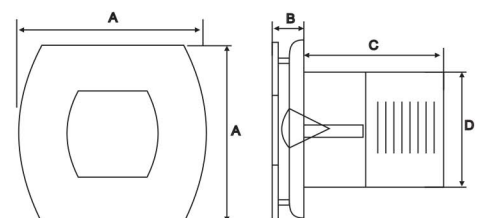

### Dimensions (mm)

Model	A	B	C	D
SERIES SS4	152 X 152	35	86	98
SERIES SS6	195 X 195	35	120	148

NEW

MRP: ₹ 2,869 (4")  
MRP: ₹ 3,829 (6")