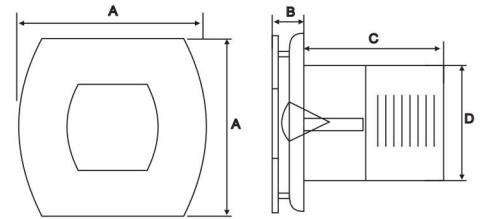

### Dimensions (mm)

Model	A	B	C	D
SERIES S4	151 X 151	34	86	98
SERIES S6	194 X 194	34	120	148

NEW

MRP: ₹ 2,389 (4")  
MRP: ₹ 3,100 (6")