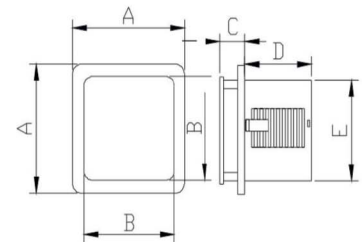

SVEN - SV6

Features

- Fresh ABS plastic material
- Quite & longer durability
- 100% Pure copper winding motor
- Reliable and energy efficient
- Perametrical air extraction
- Powerful air delivery
- Brushed Stainless steel finish
- Built-in thermo fuse protection the motor
- Suitable for wall and glass windows
- Size: 150mm

Specifications

Model	Rated Voltage (v)	Input (w)	Suction (m3/h)	RPM	Noise (dB)	Area (sqft)	Size (mm)
SVEN-SV6	220-240	25	320	2100	38	150	150

Dimensions (mm)

Model	A	B	C	D	E
SVEN-SV6	196 x 196	170	42	125	145

MRP: ₹ 3,490

SERIES - GL4

Features

- Fresh ABS plastic material
- Quite & longer durability
- 100% Pure copper winding motor
- Reliable and energy-efficient
- Built-in Thermo fuse protection the motor
- Bathroom fan with glass panel
- LED lights
- Size: 100mm

Specifications

Model	Rated Voltage (v)	Input (w)	Suction (m3/h)	RPM	Noise (dB)	Area (sqft)	Size (mm)
SERIES GL4	220-240	15	105	2450	33	70	100

Dimensions (mm)

Model	A	B	C	D
SERIES GL4	183 X 183	58	151	100

NEW

MRP: ₹ 4,429