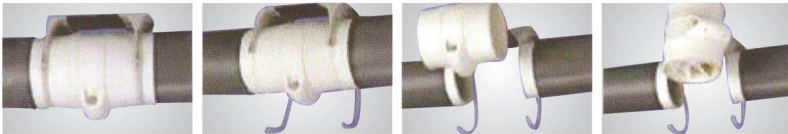

COMING SOON

IN-LINER

Features

- In-line fan
- High pressure, Ideal for in line ducting
- Dual speed control
- Full/ Recessed for ceilings
- High Suction Capacity : 130/ 950 (m3/h)
- Fan RPM : 960rpm to 2800rpm
- Fan Typo : Duct Mounted Fan