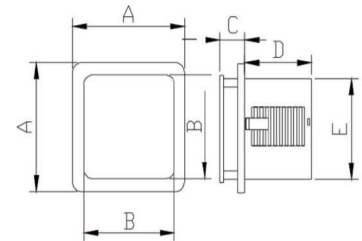

MRP: ₹ 4,390