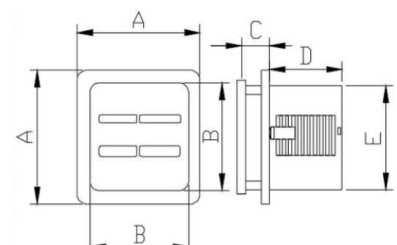

MRP: ₹ 3,490