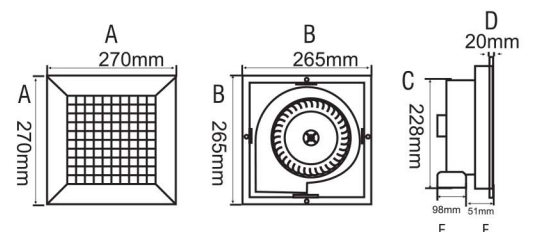

### Dimensions (mm)

Model	A	B	C	D
SERIES B4	140 X 140	13	86	98
SERIES B6	190 X 190	15	104	148

### Dimensions (mm)

Model	A	B	C	D	E	F
SKY 15	270	265	228	20	98	51

MRP: ₹ 4,990

COMING SOON