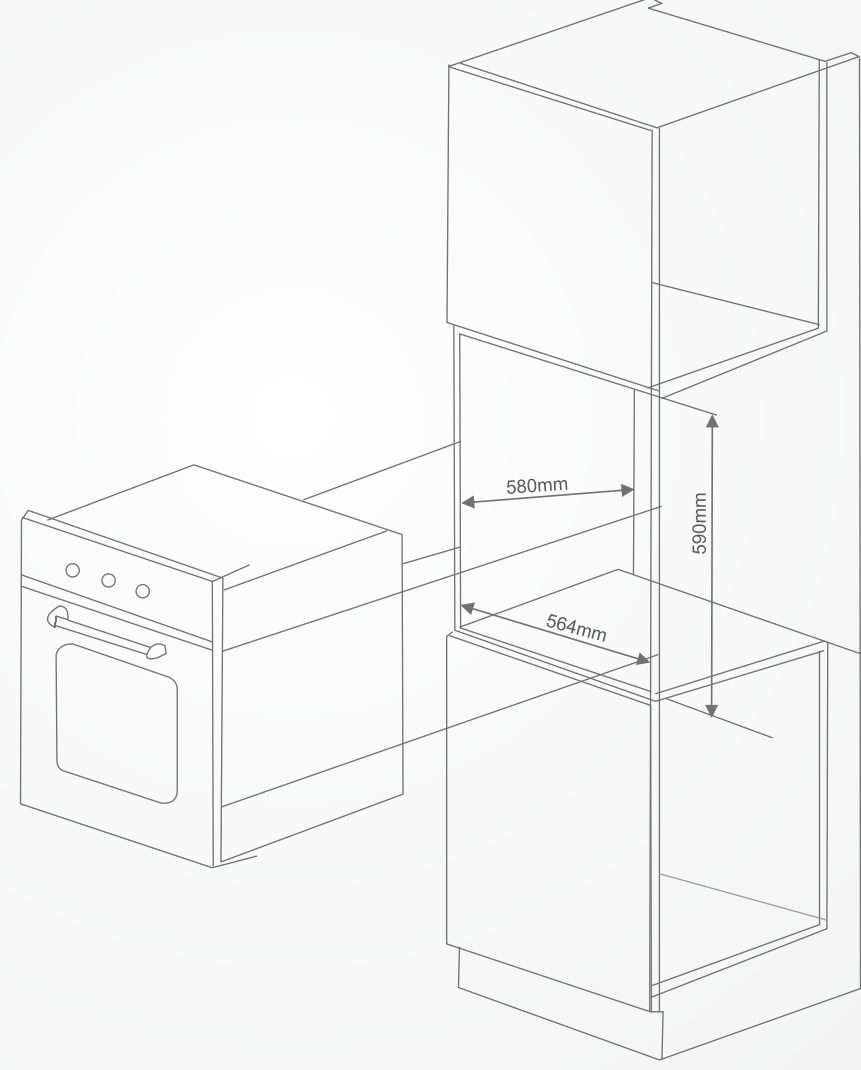

MZWD6 TN

- Built-in dish warming drawer
- 60 cm width 14 cm height
- Titanium finish fascia
- Fan heating
- Temperature adjustment from 30° C - 70° C

KWDA-14

- 60 cm width 14 cm height warming drawer
- Black glass appearance
- Sensor touch control with timer

DIAGRAM FOR WARMING DRAWER

COMMON DIAGRAM FOR 60CM OVENS

DIAGRAM FOR KCM B2 - BLK COMBI OVEN