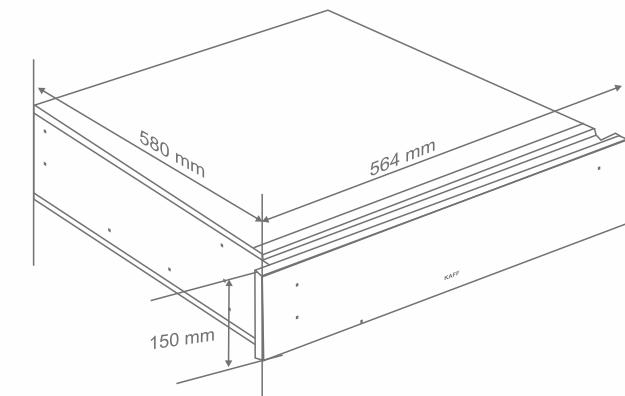

KWDA-14

- 60 cm width 14 cm height warming drawer
- Black glass appearance
- Sensor touch control with timer

DIAGRAM FOR WARMING DRAWER